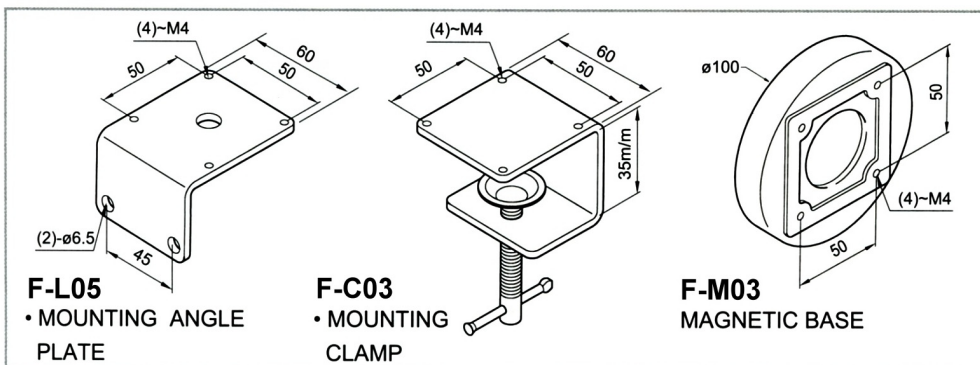

FP-103FTE-L SERIES

The new version of FP-103FTE-L LED Work Light features adjustable focus and is fitted with one 3 watt LED bulb. Its extra high lighting efficiency with energy saving make it ideal for today's lighting requirement. In addition, the entire unit is manufactured from high quality components for long service life.

DIMENSIONS

unit:mm

Feature

- Suitable for power source 100V~240VAC.
- Accommodates 24V AC/DC.
- Consists of 1 LED bulb x 3W.
- Well prevention for water, lubricants, coolants, dusts and other liquids.
- Special design for fast heat dissipation.
- Furnished with 1.8 meters cord with plug. (For 100V~240V only)
- Flexible goose-neck arm covered with sleeve.
- Transformer is built in base.

FP-103FTE-L Adjustable Focus

OPTION

OPTION