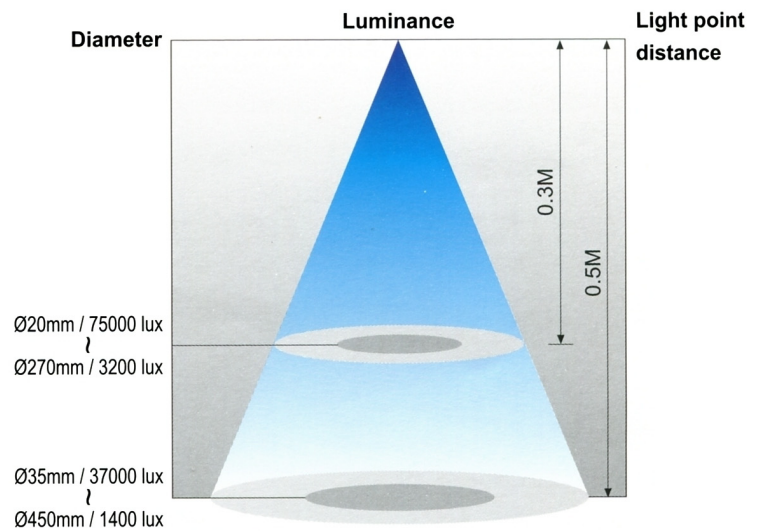

FP-103FTE-L Adjustable Focus