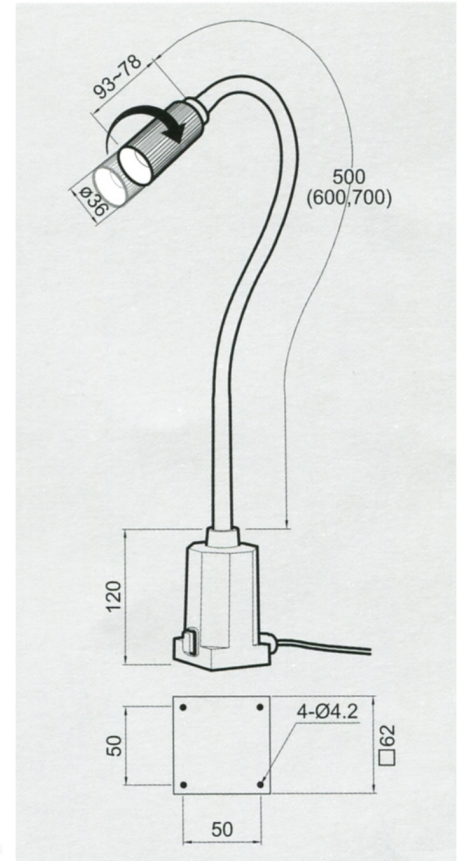

## FP-103FTE-L SERIES

The new version of FP-103FTE-L LED Work Light features adjustable focus and is fitted with one 3 watt LED bulb. Its extra high lighting efficiency with energy saving make it ideal for today's lighting requirement. In addition, the entire unit is manufactured from high quality components for long service life.

### DIMENSIONS

unit:mm

### Feature

- Suitable for power source 100V~240VAC.
- Accommodates 24V AC/DC.
- Consists of 1 LED bulb x 3W.
- Well prevention for water, lubricants, coolants, dusts and other liquids.
- Special design for fast heat dissipation.
- Furnished with 1.8 meters cord with plug. (For 100V~240V only)
- Flexible goose-neck arm covered with sleeve.
- Transformer is built in base.