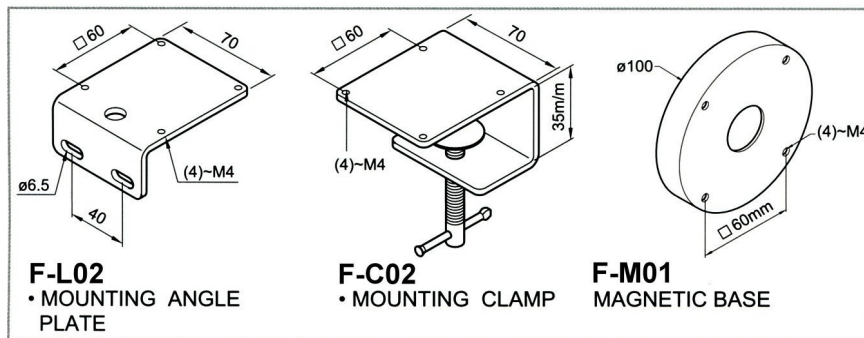

FP-11-L SERIES

Feature

- Aluminum lamp head.
- One piece fabricated PC front shade.
- Choice of clamp, lock, or magnetic base.
- Modern structure. Low power consumption only 14 watt.
- Silver or black color for choice.
- Articulated arm available.
- Low heat emission.
- Ideal for assembly, workshop, or office applications.
- Custom specifications are available.
- Specify your desired voltage 100V~240V (50/60 HZ) when ordering.
- Furnished with 1.8 meter (70") cord.

OPTION

DIMENSIONS